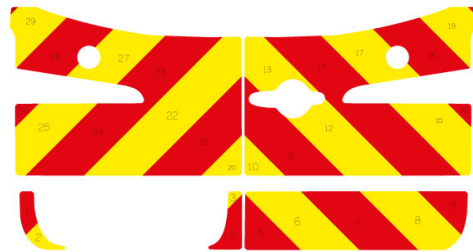

## Mercedes Sprinter Series MK2 05-2006 - 05-2016 High Roof Barn Door

**Full Glazed**

## Mercedes Sprinter Series MK2 05-2006 - 05-2016 High Roof Barn Door

Half Rear