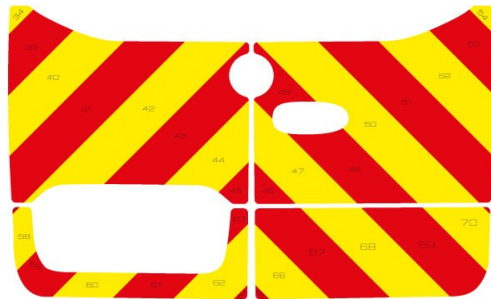

# Mercedes Sprinter Series MK3 06-2016 - Current Front Wheel Drive High Roof Barn Door

**Full Glazed**

# Mercedes Sprinter Series MK3 06-2016 - Current Front Wheel Drive High Roof Barn Door

Half Rear

# Mercedes Sprinter Series MK3 06-2016 - Current Front Wheel Drive High Roof Barn Door

Full Rear