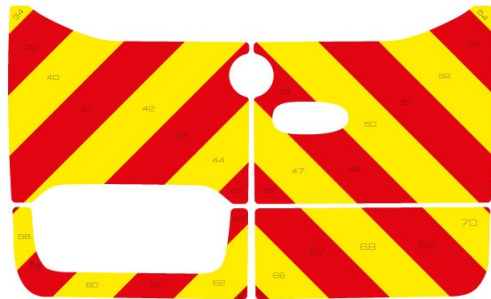

Mercedes Sprinter Series MK3 06-2016 - Current Front Wheel Drive High Roof Barn Door

Full Glazed

Mercedes Sprinter Series MK3 06-2016 - Current Front Wheel Drive High Roof Barn Door

Half Rear

Mercedes Sprinter Series MK3 06-2016 - Current Front Wheel Drive High Roof Barn Door

Full Rear