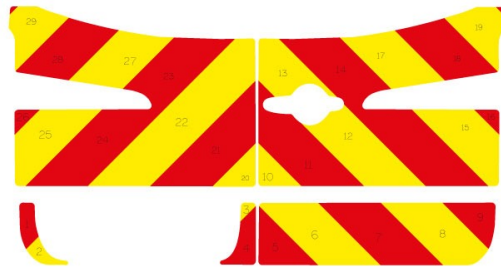

Mercedes Sprinter Series MK2 05-2006 - 05-2016 Low Roof Barn Door

Full Glazed

Mercedes Sprinter Series MK2 05-2006 - 05-2016 Low Roof Barn Door

Half Rear

Mercedes Sprinter Series MK2 05-2006 - 05-2016 Low Roof Barn Door

Full Rear