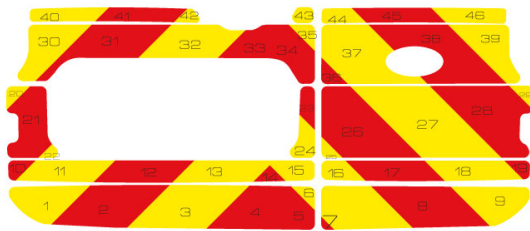

## Ford Transit Courier Series MK5 04-2013 - Current Low Roof Barn Door

**Full Glazed**

## Ford Transit Courier Series MK5 04-2013 - Current Low Roof Barn Door

Half Rear

## Ford Transit Courier Series MK5 04-2013 - Current Low Roof Barn Door

Full Rear