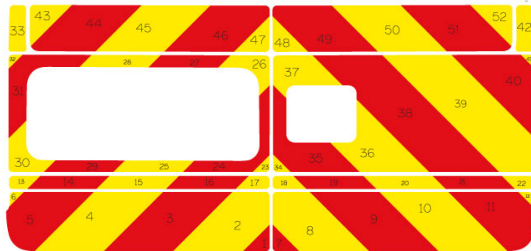

Ford Transit Series MK4 03-2000 - 09-2015 Low Roof Barn Door

Full Glazed

Ford Transit Series MK4 03-2000 - 09-2015 Low Roof Barn Door

Half Rear

Ford Transit Series MK4 03-2000 - 09-2015 Low Roof Barn Door

Full Rear