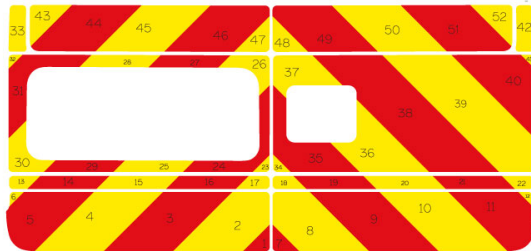

## Ford Transit Series MK4 03-2000 - 09-2015 Low Roof Barn Door

**Full Glazed**

## Ford Transit Series MK4 03-2000 - 09-2015 Low Roof Barn Door

Half Rear

## Ford Transit Series MK4 03-2000 - 09-2015 Low Roof Barn Door

Full Rear