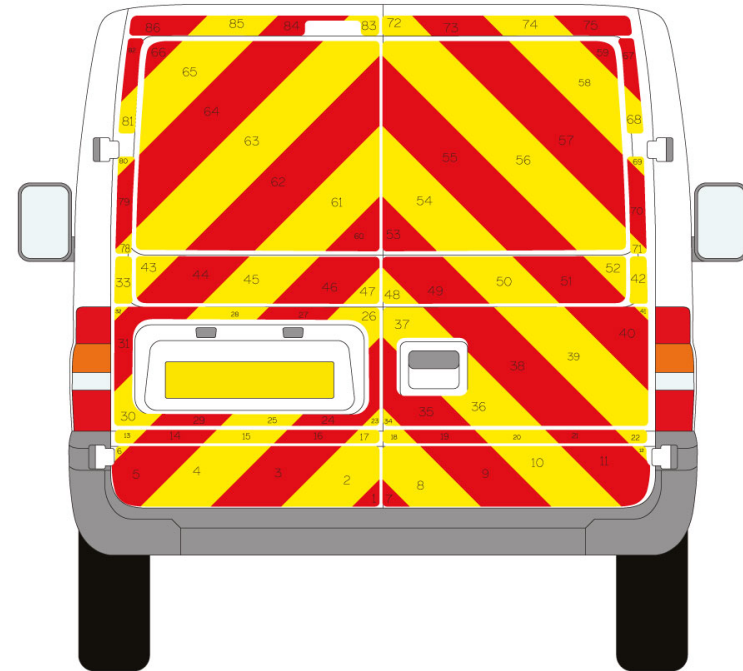

## Ford Transit Series MK4 03-2000 - 09-2015 Low Roof Barn Door

**Full Glazed**

## Ford Transit Series MK4 03-2000 - 09-2015 Low Roof Barn Door

Half Rear

## Ford Transit Series MK4 03-2000 - 09-2015 Low Roof Barn Door

Full Rear