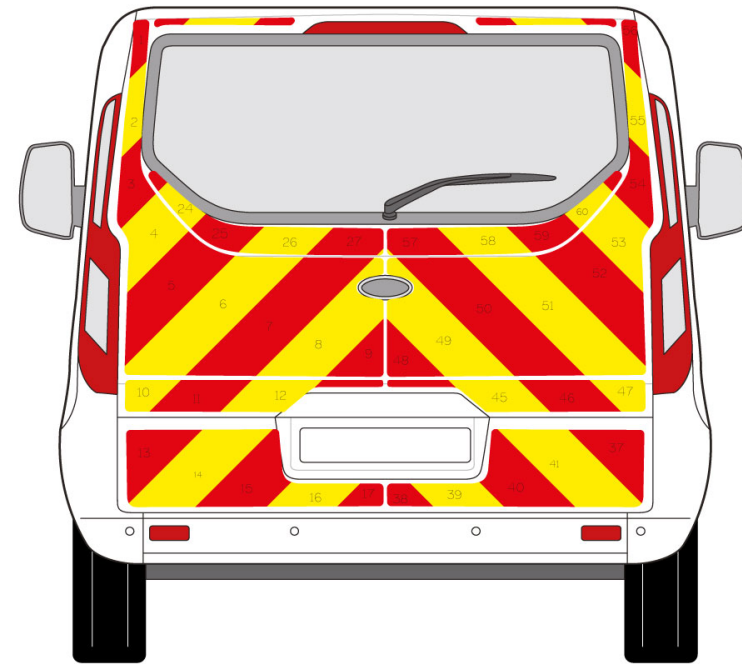

## Ford Transit Custom Series MK6 02-2016-Current Low Roof Tailgate

**Full Glazed**

## Ford Transit Custom Series MK6 02-2016-Current Low Roof Tailgate

Half Rear

## Ford Transit Custom Series MK6 02-2016-Current Low Roof Tailgate

Full Rear