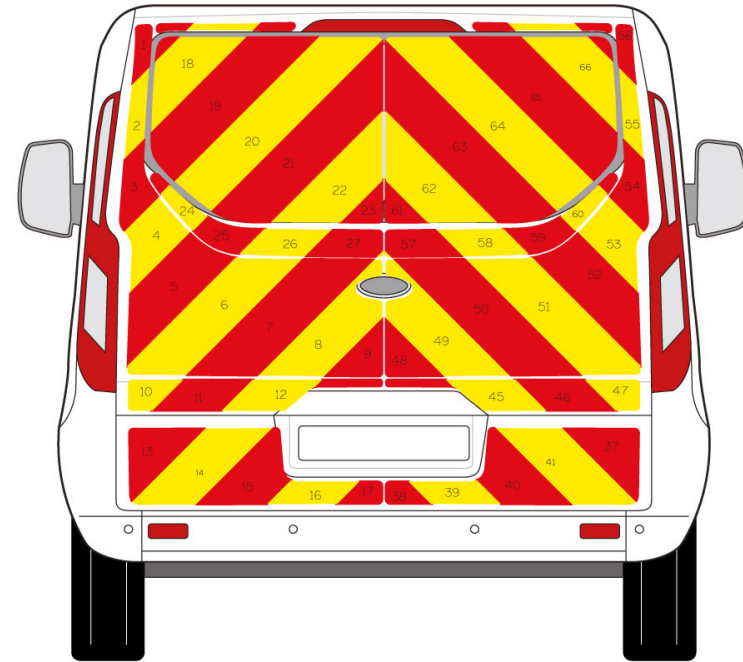

## Ford Transit Custom Series MK6 02-2016-Current Low Roof Tailgate

**Full Glazed**

## Ford Transit Custom Series MK6 02-2016-Current Low Roof Tailgate

Half Rear

## Ford Transit Custom Series MK6 02-2016-Current Low Roof Tailgate

Full Rear