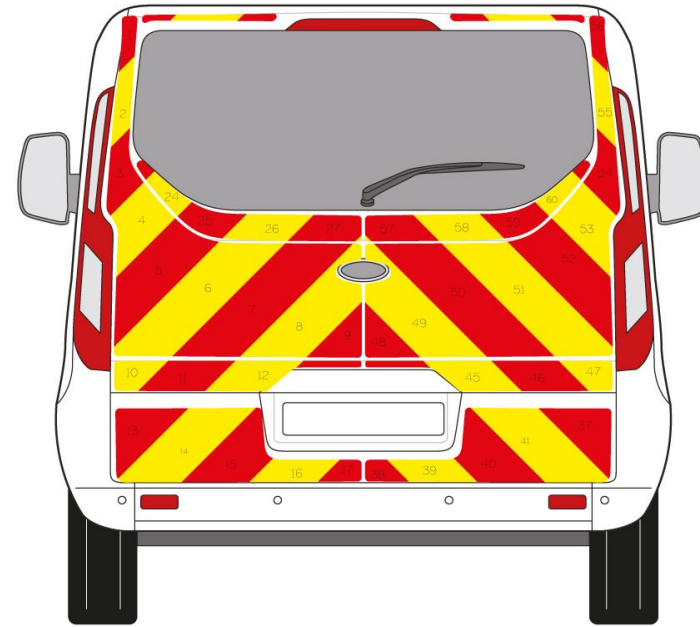

Ford Transit Custom Series MK5 08-2012-08-2017 Low Roof Tailgate

Full Glazed

Ford Transit Custom Series MK5 08-2012-08-2017 Low Roof Tailgate

Half Rear

Ford Transit Custom Series MK5 08-2012-08-2017 Low Roof Tailgate

Full Rear