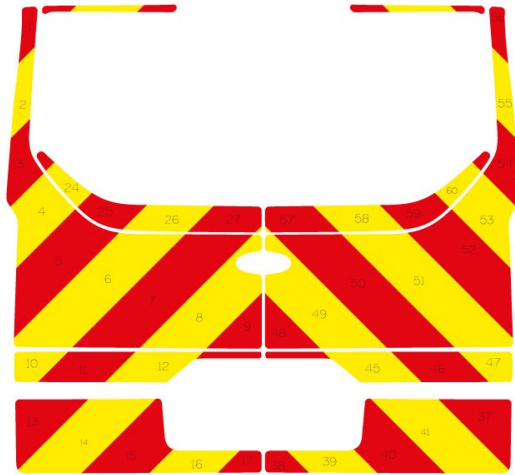

Ford Transit Custom Series MK5 08-2012-08-2017 Low Roof Tailgate

Full Glazed

Ford Transit Custom Series MK5 08-2012-08-2017 Low Roof Tailgate

Half Rear

Ford Transit Custom Series MK5 08-2012-08-2017 Low Roof Tailgate

Full Rear