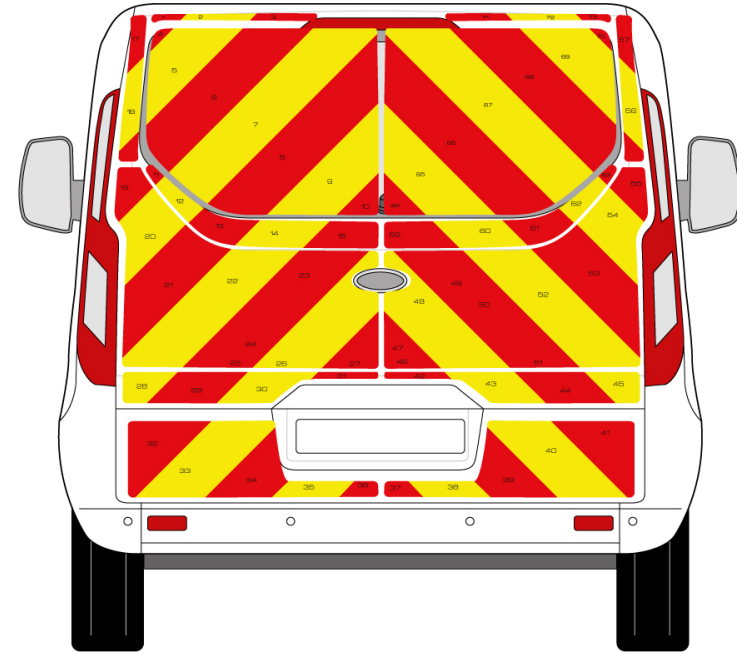

Ford Transit Custom Series MK5 08-2012-08-2017 Low Roof Tailgate

Full Glazed

Ford Transit Custom Series MK5 08-2012-08-2017 Low Roof Tailgate

Half Rear

Ford Transit Custom Series MK5 08-2012-08-2017 Low Roof Tailgate

Full Rear