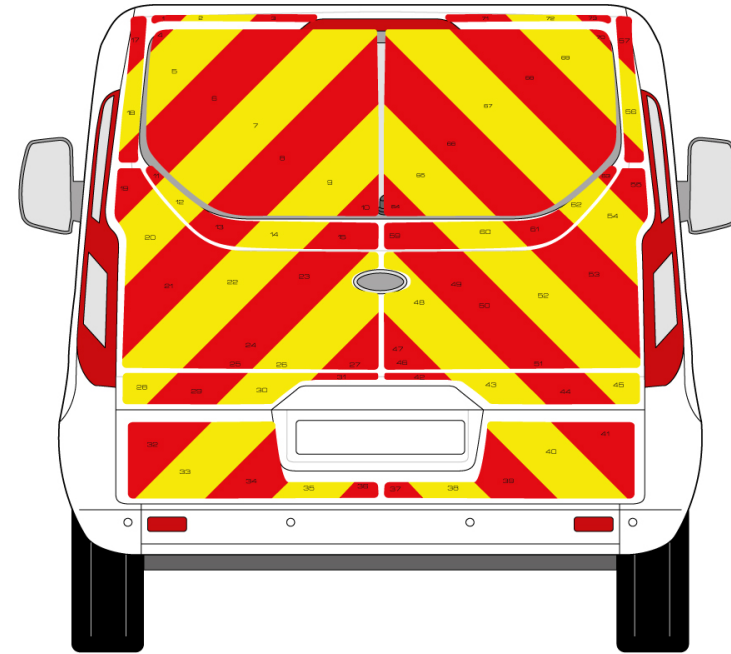

Ford Transit Custom Series MK5 08-2012-08-2017 Low Roof Tailgate

Full Glazed

Ford Transit Custom Series MK5 08-2012-08-2017 Low Roof Tailgate

Half Rear

Ford Transit Custom Series MK5 08-2012-08-2017 Low Roof Tailgate

Full Rear