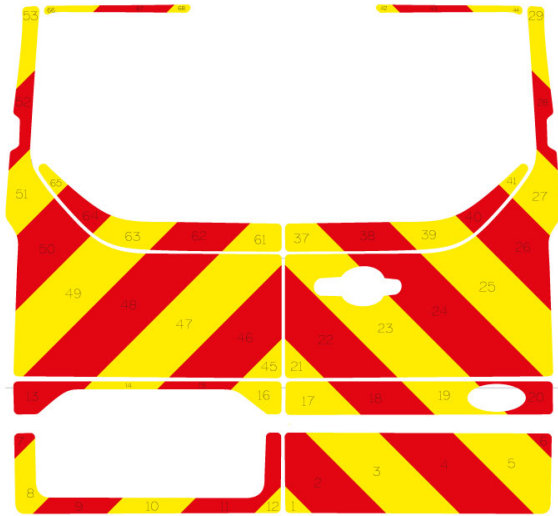

## Ford Transit Custom Series MK6 02-2016 - Current Low Roof Barn Door

**Full Glazed**

## Ford Transit Custom Series MK6 02-2016 - Current Low Roof Barn Door

Half Rear

## Ford Transit Custom Series MK6 02-2016 - Current Low Roof Barn Door

Full Rear