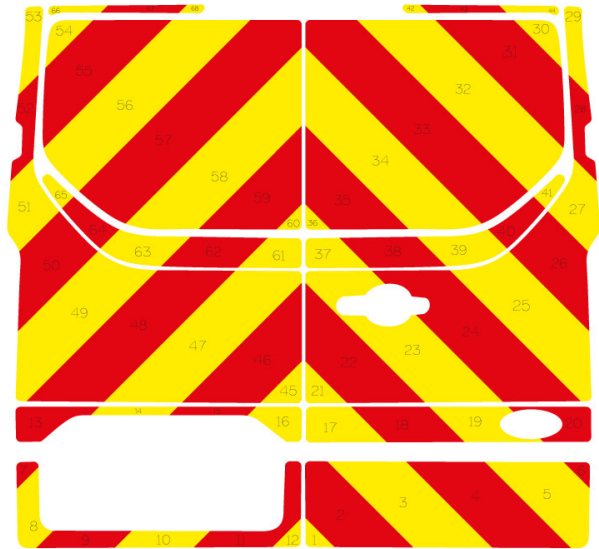

## Ford Transit Custom Series MK6 02-2016 - Current Low Roof Barn Door

**Full Glazed**

## Ford Transit Custom Series MK6 02-2016 - Current Low Roof Barn Door

Half Rear

## Ford Transit Custom Series MK6 02-2016 - Current Low Roof Barn Door

Full Rear