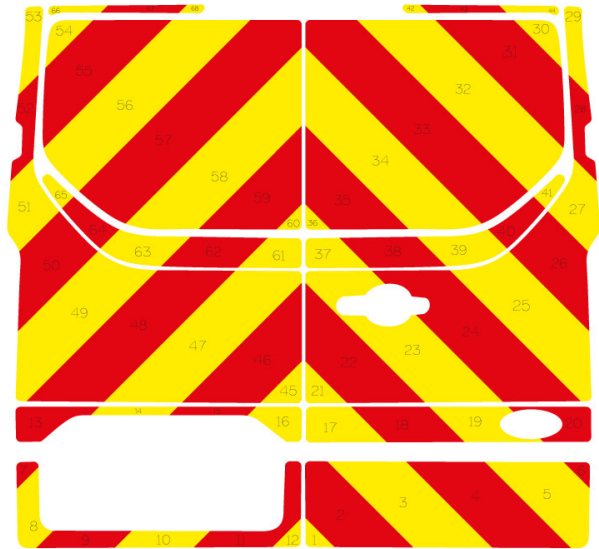

Ford Transit Custom Series MK6 02-2016 - Current Low Roof Barn Door

Full Glazed

Ford Transit Custom Series MK6 02-2016 - Current Low Roof Barn Door

Half Rear

Ford Transit Custom Series MK6 02-2016 - Current Low Roof Barn Door

Full Rear