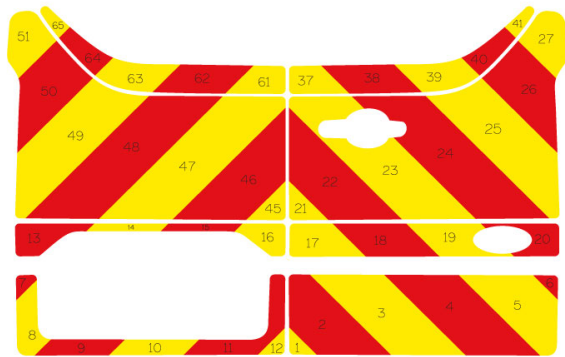

## Ford Transit Custom Series MK6 02-2016 - Current Low Roof Barn Door

**Full Glazed**

## Ford Transit Custom Series MK6 02-2016 - Current Low Roof Barn Door

Half Rear

## Ford Transit Custom Series MK6 02-2016 - Current Low Roof Barn Door

Full Rear