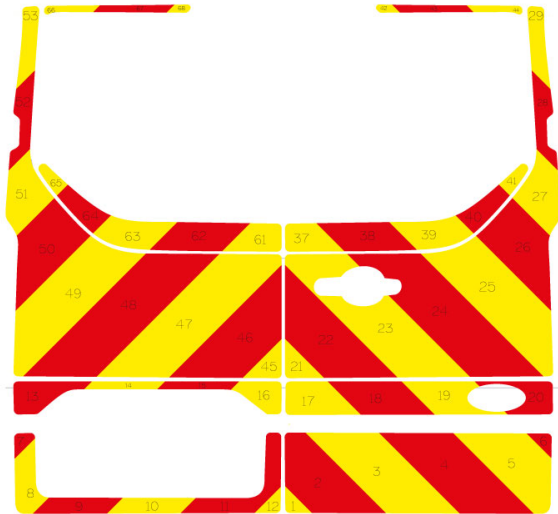

Ford Transit Custom Series MK6 02-2016 - Current Low Roof Barn Door

Full Glazed

Ford Transit Custom Series MK6 02-2016 - Current Low Roof Barn Door

Half Rear

Ford Transit Custom Series MK6 02-2016 - Current Low Roof Barn Door

Full Rear