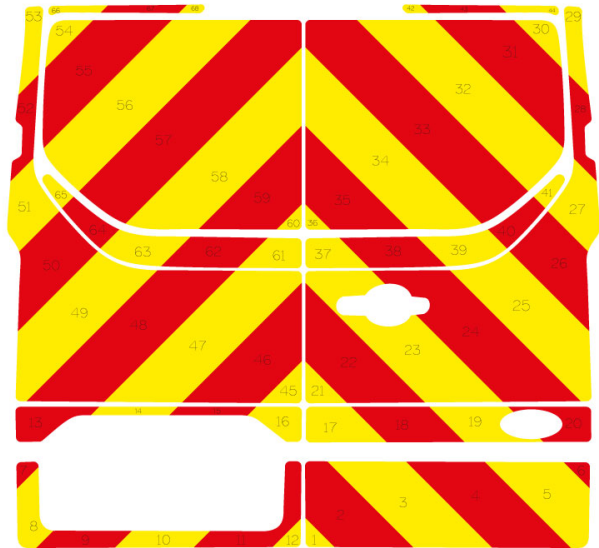

## Ford Transit Custom Series MK6 02-2016 - Current Low Roof Barn Door

**Full Glazed**

## Ford Transit Custom Series MK6 02-2016 - Current Low Roof Barn Door

Half Rear

## Ford Transit Custom Series MK6 02-2016 - Current Low Roof Barn Door

Full Rear