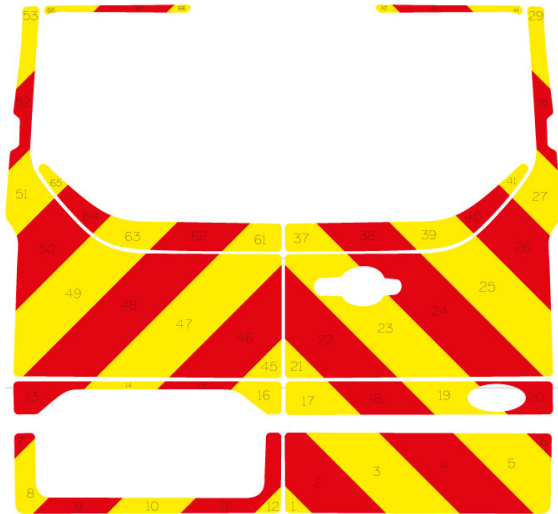

## Ford Transit Custom Series MK6 02-2016 - Current Low Roof Barn Door

**Full Glazed**

## Ford Transit Custom Series MK6 02-2016 - Current Low Roof Barn Door

Half Rear

## Ford Transit Custom Series MK6 02-2016 - Current Low Roof Barn Door

Full Rear