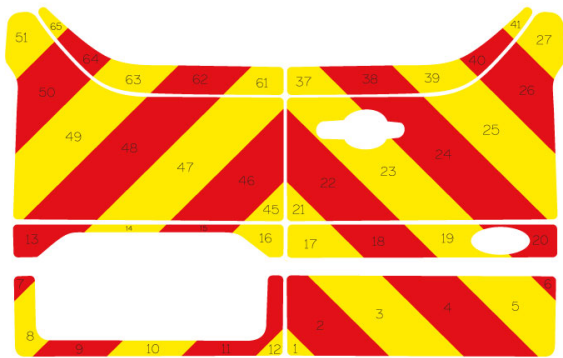

## Ford Transit Custom Series MK6 02-2016 - Current Low Roof Barn Door

**Full Glazed**

## Ford Transit Custom Series MK6 02-2016 - Current Low Roof Barn Door

Half Rear

## Ford Transit Custom Series MK6 02-2016 - Current Low Roof Barn Door

Full Rear