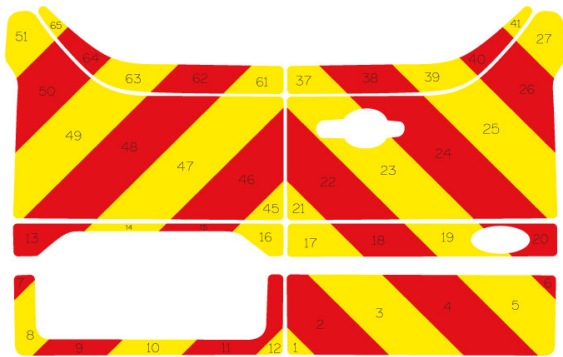

Ford Transit Custom Series MK6 02-2016 - Current Low Roof Barn Door

Full Glazed

Ford Transit Custom Series MK6 02-2016 - Current Low Roof Barn Door

Half Rear

Ford Transit Custom Series MK6 02-2016 - Current Low Roof Barn Door

Full Rear