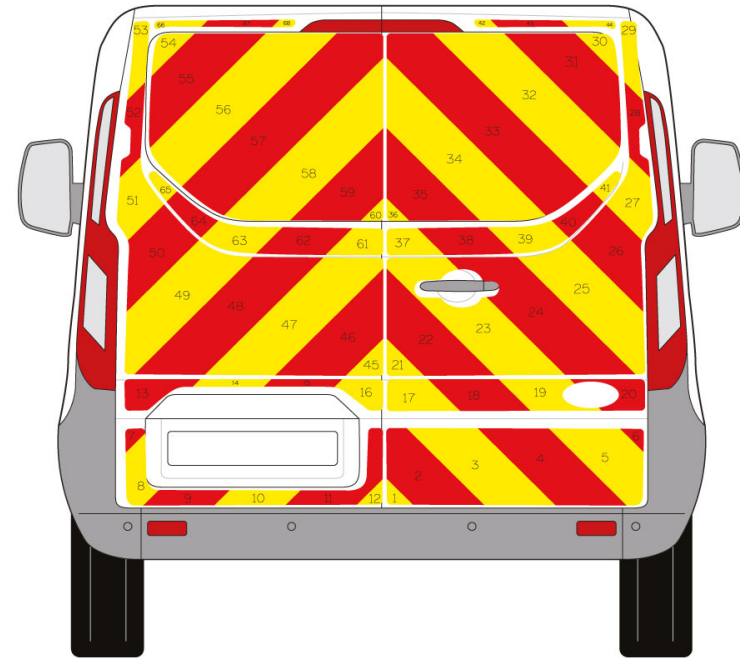

Ford Transit Custom Series MK5 08-2012 - 08-2017 Low Roof Barn Door

Full Glazed

Ford Transit Custom Series MK5 08-2012 - 08-2017 Low Roof Barn Door

Half Rear

Ford Transit Custom Series MK5 08-2012 - 08-2017 Low Roof Barn Door

Full Rear