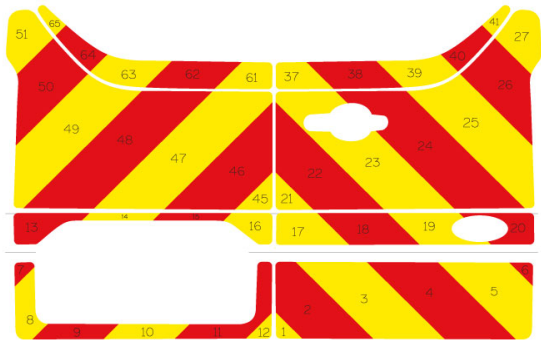

Ford Transit Custom Series MK5 08-2012 - 08-2017 Low Roof Barn Door

Full Glazed

Ford Transit Custom Series MK5 08-2012 - 08-2017 Low Roof Barn Door

Half Rear

Ford Transit Custom Series MK5 08-2012 - 08-2017 Low Roof Barn Door

Full Rear