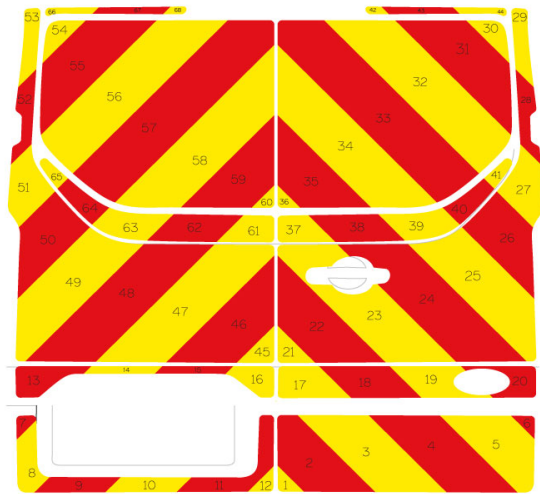

Ford Transit Custom Series MK5 08-2012 - 08-2017 Low Roof Barn Door

Full Glazed

Ford Transit Custom Series MK5 08-2012 - 08-2017 Low Roof Barn Door

Half Rear

Ford Transit Custom Series MK5 08-2012 - 08-2017 Low Roof Barn Door

Full Rear