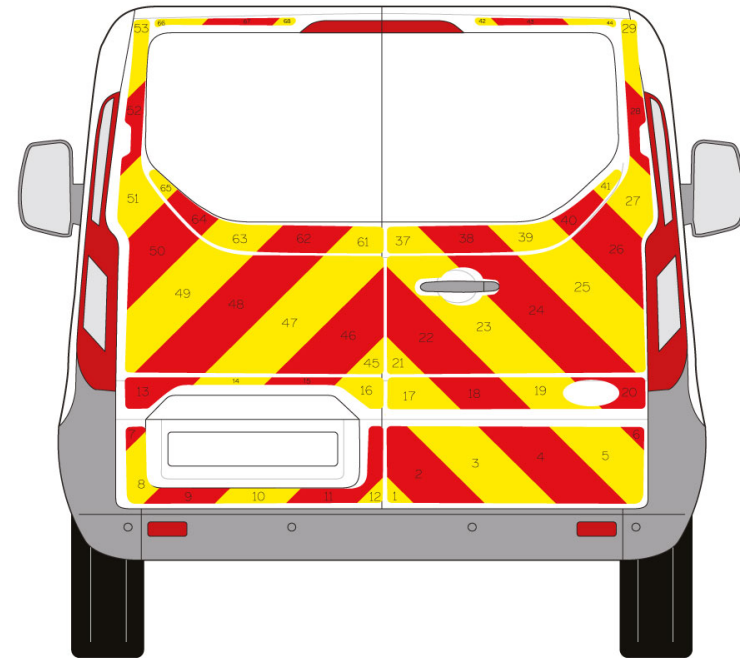

Ford Transit Custom Series MK5 08-2012 - 08-2017 Low Roof Barn Door

Full Glazed

Ford Transit Custom Series MK5 08-2012 - 08-2017 Low Roof Barn Door

Half Rear

Ford Transit Custom Series MK5 08-2012 - 08-2017 Low Roof Barn Door

Full Rear