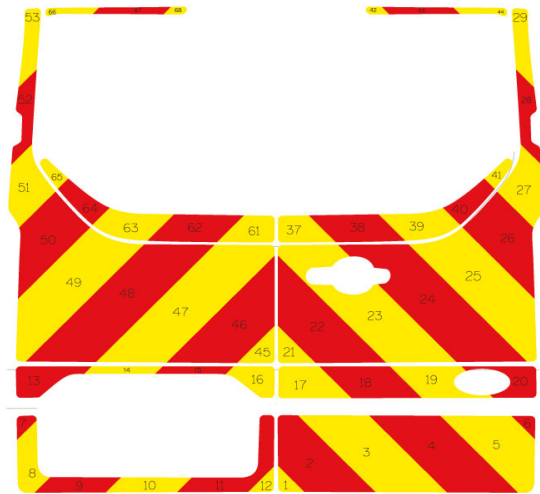

Ford Transit Custom Series MK5 08-2012 - 08-2017 Low Roof Barn Door

Full Glazed

Ford Transit Custom Series MK5 08-2012 - 08-2017 Low Roof Barn Door

Half Rear

Ford Transit Custom Series MK5 08-2012 - 08-2017 Low Roof Barn Door

Full Rear