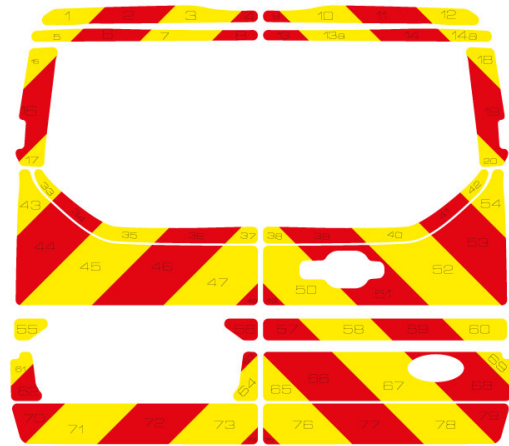

Ford Transit Connect Series MK5 04-2013 - Current Low Roof Barn Door

Full Glazed

Ford Transit Connect Series MK5 04-2013 - Current Low Roof Barn Door

Half Rear

Ford Transit Connect Series MK5 04-2013 - Current Low Roof Barn Door

Full Rear