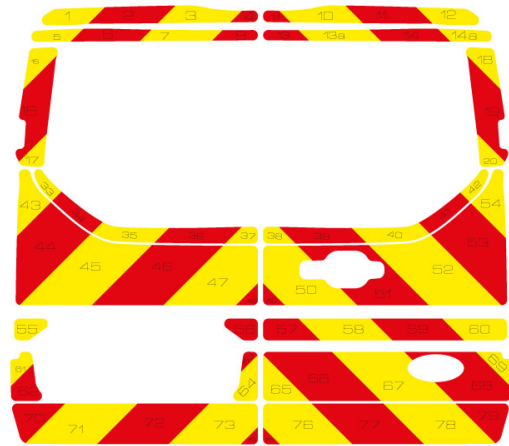

## Ford Transit Connect Series MK5 04-2013 - Current Low Roof Barn Door

**Full Glazed**

## Ford Transit Connect Series MK5 04-2013 - Current Low Roof Barn Door

Half Rear

## Ford Transit Connect Series MK5 04-2013 - Current Low Roof Barn Door

Full Rear