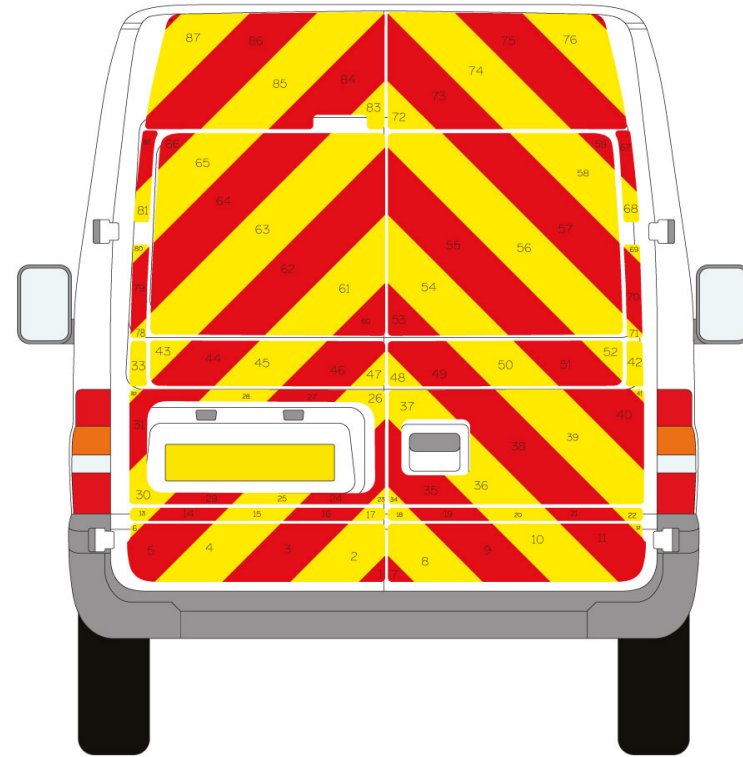

Ford Transit Series MK4 03-2000 - 09-2015 Medium Roof Barn Door

Full Glazed

Ford Transit Series MK4 03-2000 - 09-2015 Medium Roof Barn Door

Half Rear

Ford Transit Series MK4 03-2000 - 09-2015 Medium Roof Barn Door

Full Rear