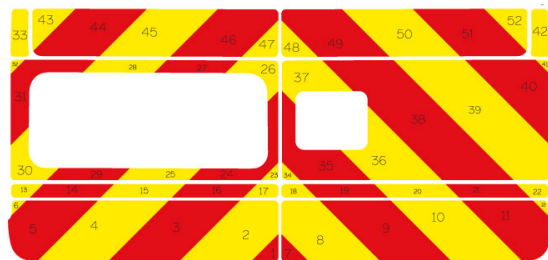

## Ford Transit Series MK4 03-2000 - 09-2015 Medium Roof Barn Door

**Full Glazed**

## Ford Transit Series MK4 03-2000 - 09-2015 Medium Roof Barn Door

Half Rear

## Ford Transit Series MK4 03-2000 - 09-2015 Medium Roof Barn Door

Full Rear