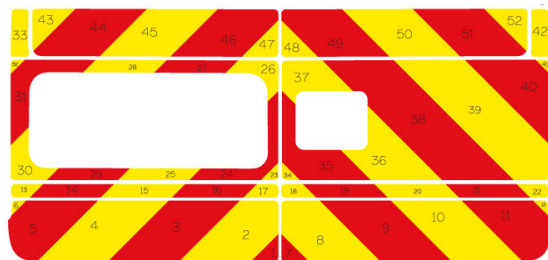

Ford Transit Series MK4 03-2000 - 09-2015 Medium Roof Barn Door

Full Glazed

Ford Transit Series MK4 03-2000 - 09-2015 Medium Roof Barn Door

Half Rear

Ford Transit Series MK4 03-2000 - 09-2015 Medium Roof Barn Door

Full Rear