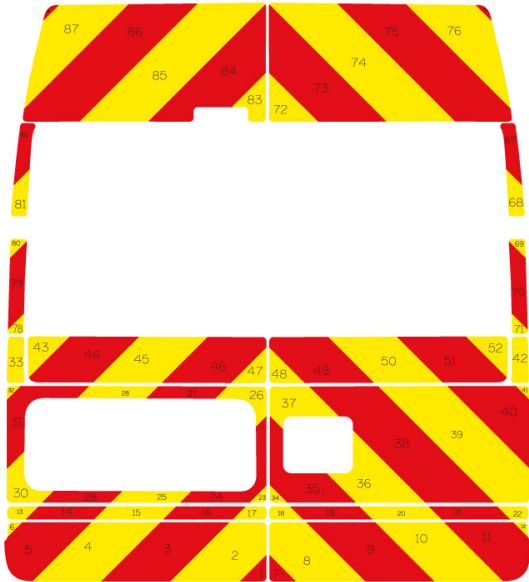

## Ford Transit Series MK4 03-2000 - 09-2015 Medium Roof Barn Door

**Full Glazed**

## Ford Transit Series MK4 03-2000 - 09-2015 Medium Roof Barn Door

Half Rear

## Ford Transit Series MK4 03-2000 - 09-2015 Medium Roof Barn Door

Full Rear