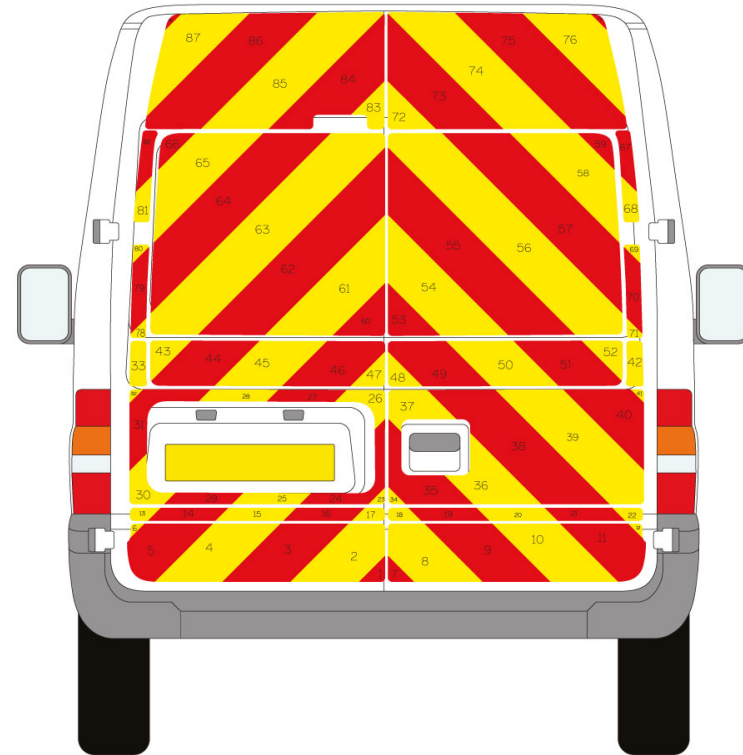

## Ford Transit Series MK4 03-2000 - 09-2015 Medium Roof Barn Door

**Full Glazed**

## Ford Transit Series MK4 03-2000 - 09-2015 Medium Roof Barn Door

Half Rear

## Ford Transit Series MK4 03-2000 - 09-2015 Medium Roof Barn Door

Full Rear