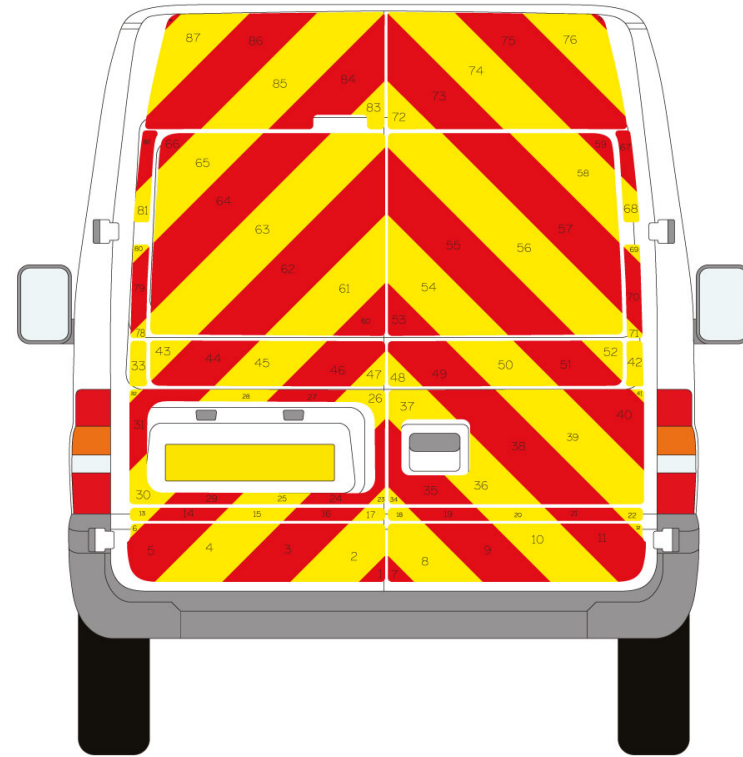

## Ford Transit Series MK4 03-2000 - 09-2015 Medium Roof Barn Door

**Full Glazed**

## Ford Transit Series MK4 03-2000 - 09-2015 Medium Roof Barn Door

Half Rear

## Ford Transit Series MK4 03-2000 - 09-2015 Medium Roof Barn Door

Full Rear