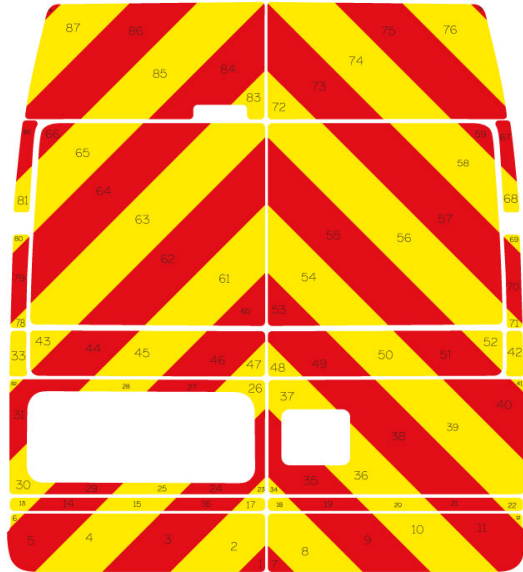

Ford Transit Series MK4 03-2000 - 09-2015 Medium Roof Barn Door

Full Glazed

Ford Transit Series MK4 03-2000 - 09-2015 Medium Roof Barn Door

Half Rear

Ford Transit Series MK4 03-2000 - 09-2015 Medium Roof Barn Door

Full Rear