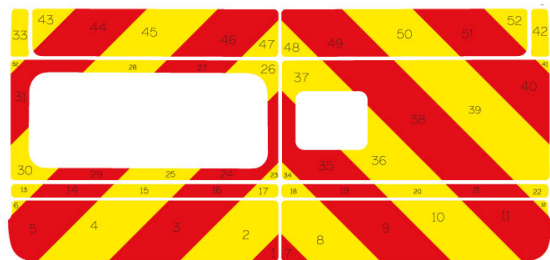

## Ford Transit Series MK4 03-2000 - 09-2015 Medium Roof Barn Door

**Full Glazed**

## Ford Transit Series MK4 03-2000 - 09-2015 Medium Roof Barn Door

Half Rear

## Ford Transit Series MK4 03-2000 - 09-2015 Medium Roof Barn Door

Full Rear