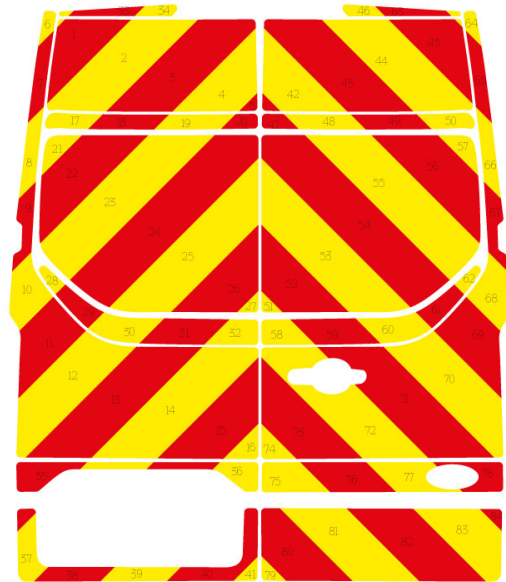

Ford Transit Custom Series MK5 08-2012 - 08-2017 High Roof Barn Door

Full Glazed

Ford Transit Custom Series MK5 08-2012 - 08-2017 High Roof Barn Door

Half Rear

Ford Transit Custom Series MK5 08-2012 - 08-2017 High Roof Barn Door

Full Rear