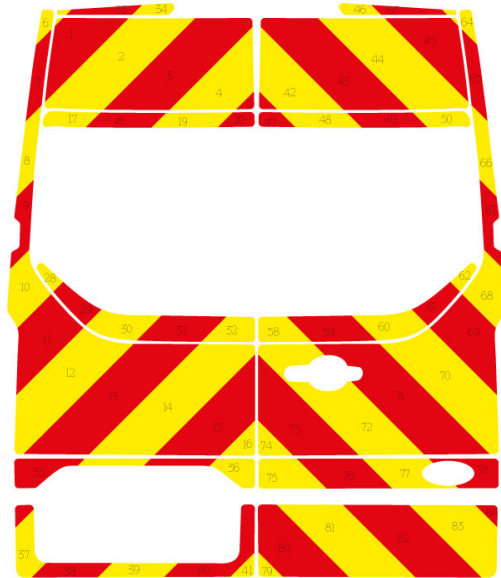

Ford Transit Custom Series MK5 08-2012 - 08-2017 High Roof Barn Door

Full Glazed

Ford Transit Custom Series MK5 08-2012 - 08-2017 High Roof Barn Door

Half Rear

Ford Transit Custom Series MK5 08-2012 - 08-2017 High Roof Barn Door

Full Rear