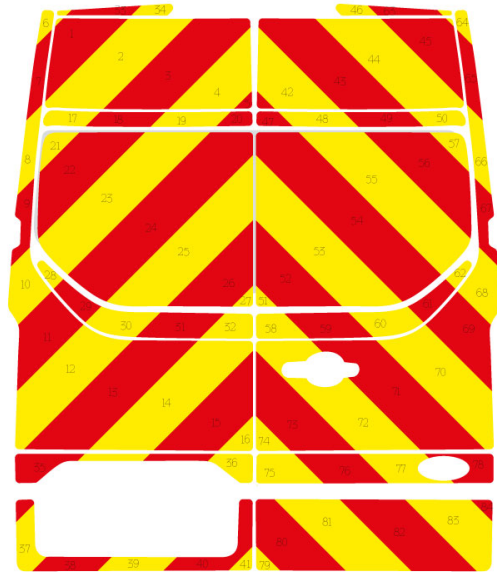

## Ford Transit Custom Series MK6 02-2016 - Current High Roof Barn Door

**Full Glazed**

## Ford Transit Custom Series MK6 02-2016 - Current High Roof Barn Door

Half Rear

## Ford Transit Custom Series MK6 02-2016 - Current High Roof Barn Door

Full Rear