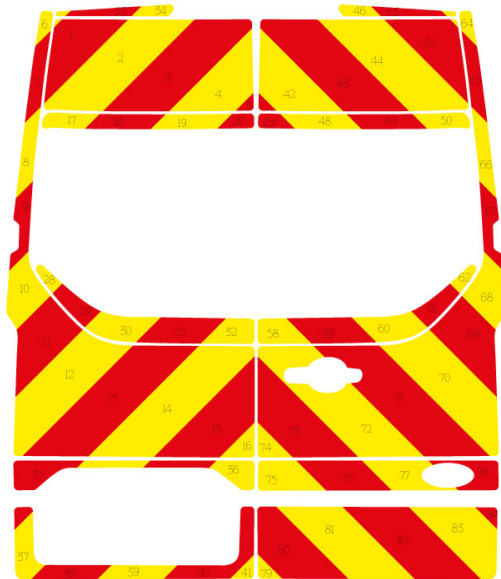

## Ford Transit Custom Series MK6 02-2016 - Current High Roof Barn Door

**Full Glazed**

## Ford Transit Custom Series MK6 02-2016 - Current High Roof Barn Door

Half Rear