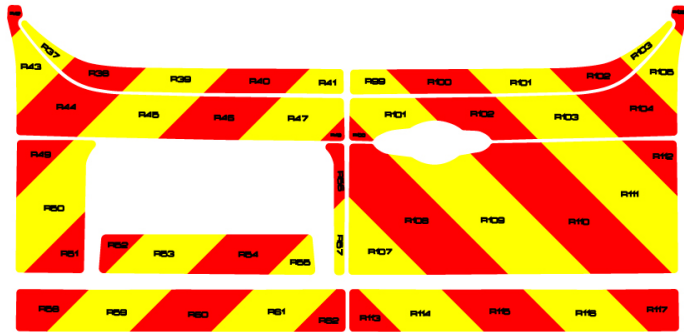

Maxus E Deliver 9 Series MK1 09-2020-Current Medium Roof Barn Door Half Rear

Full Glazed

Maxus E Deliver 9 Series MK1 09-2020-Current Medium Roof Barn Door Half Rear

Half Rear